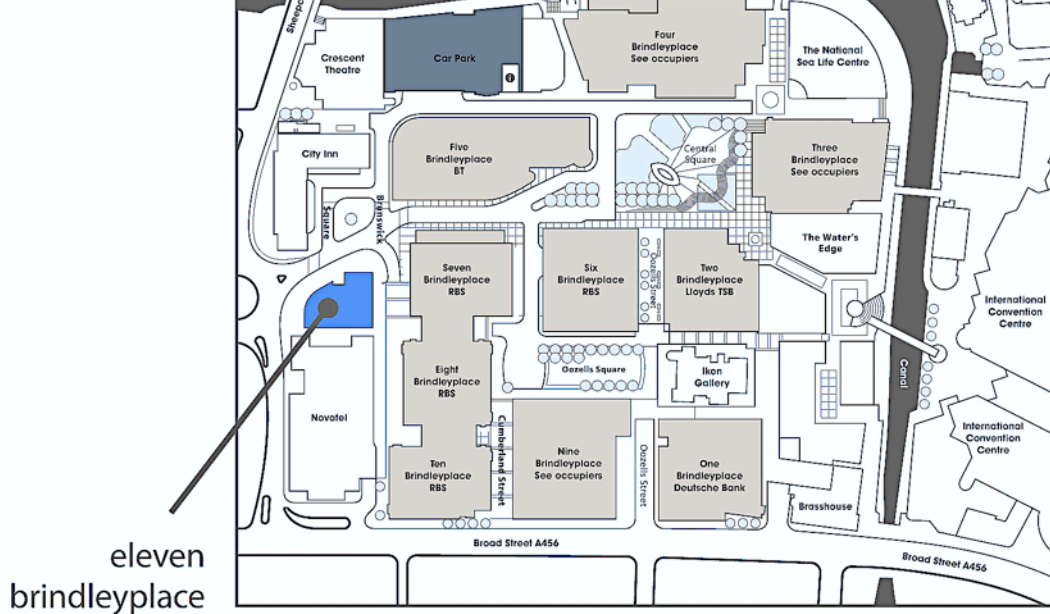

Eleven Brindleyplace

2 Brunswick Square

Brindleyplace

Birmingham

B1 2LP

Tel: 0121 633 2000

Map & Directions

By Road:

FROM M6

- Follow A38 (Aston Expressway) into Birmingham and turn left up towards Paradise Circus.
- From M5, at Junction 3 follow signs to A456 Hagley Road which leads directly to Broad Street.
- Parking spaces available at Brindleyplace Car Park.

By Public Transport:

- 15 minutes walk from Birmingham New Street railway station.
- Number of bus services to Broad Street.